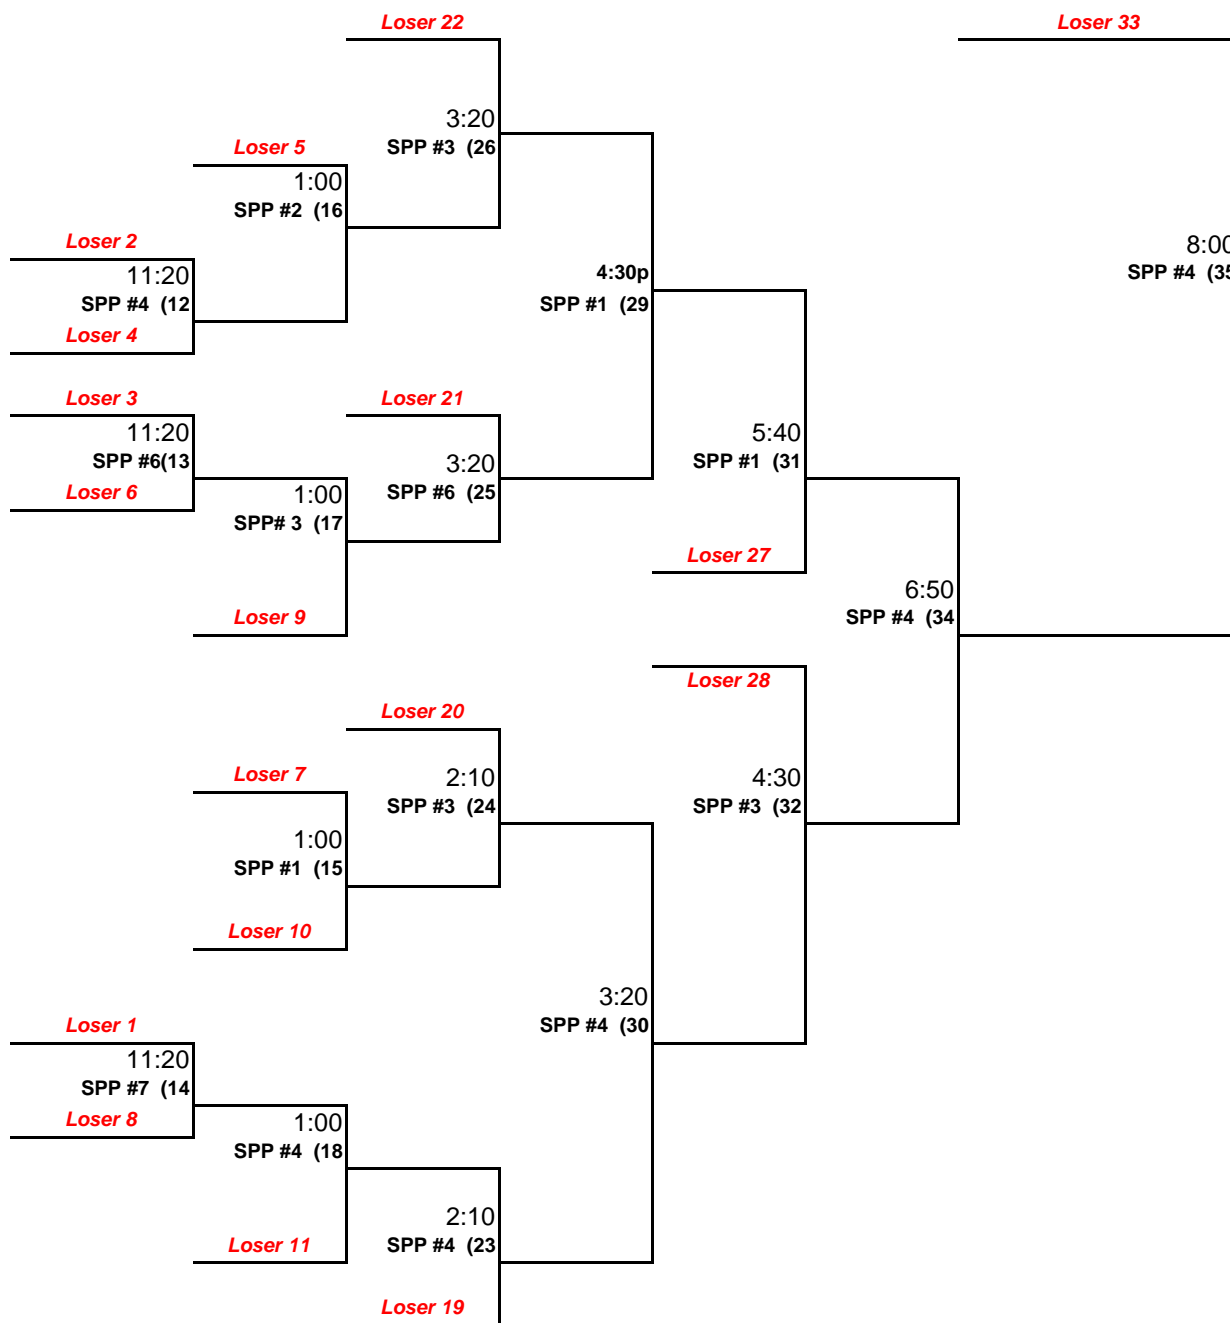

Loser's Bracket